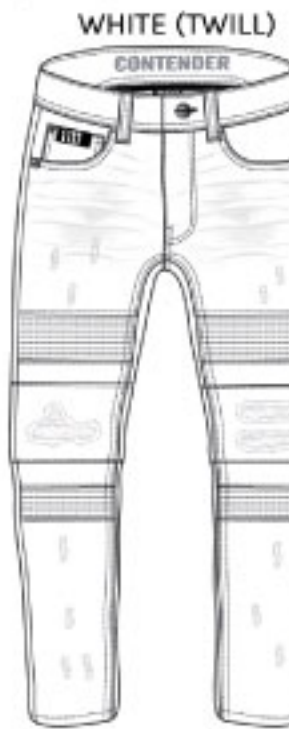

9FD36 BIKER DETAILED RIP AND REPAIR PANTS

KHAKI (TWILL)

Scale		30	32	34	36	38	40	42	44	Delivery
Packing	S	1	1	1	1	1	1			AT ONCE
	W		1	1	1	1	1	1	1