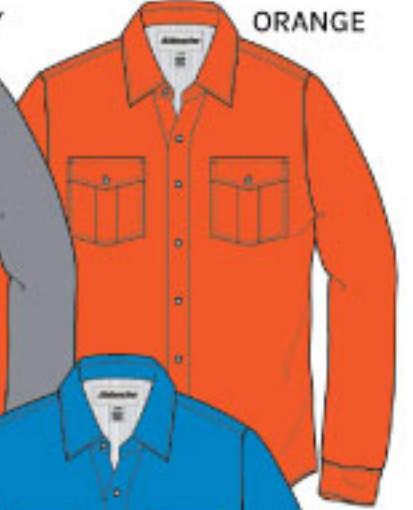

8AS111 SOLID WOVEN SHIRT S/S

Scale	M	L	XL	2XL	3XL	4XL	5XL	6XL	Delivery
Packing	1	2	2	1	2				AT ONCE
A		1	1	2	2	3	2	1	
B						2	2	2	

RED WHITE GREY KHAKI ORANGE AQUA

BLACK

OLIVE ROYAL NAVY TIMBER BROWN BURGUNDY PURPLE

8AS138 SOLID WOVEN SHIRT S/S

Scale	M	L	XL	2XL	3XL	4XL	5XL	6XL	Delivery
Packing	1	2	2	1	2				AT ONCE
A		1	1	2	2	3	2	1	
B						2	2	2	

BLACK WHITE GREY ORANGE

RED

LIME

KHAKI

AQUA

ROYAL

TIMBER

OLIVE

BURGUNDY

NAVY

BROWN

PURPLE

ABLANCHE