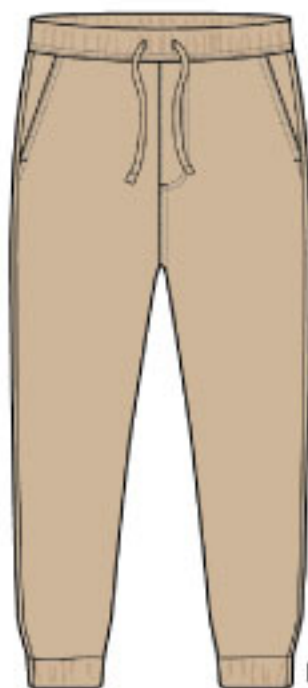

TIMBER

KHAKI