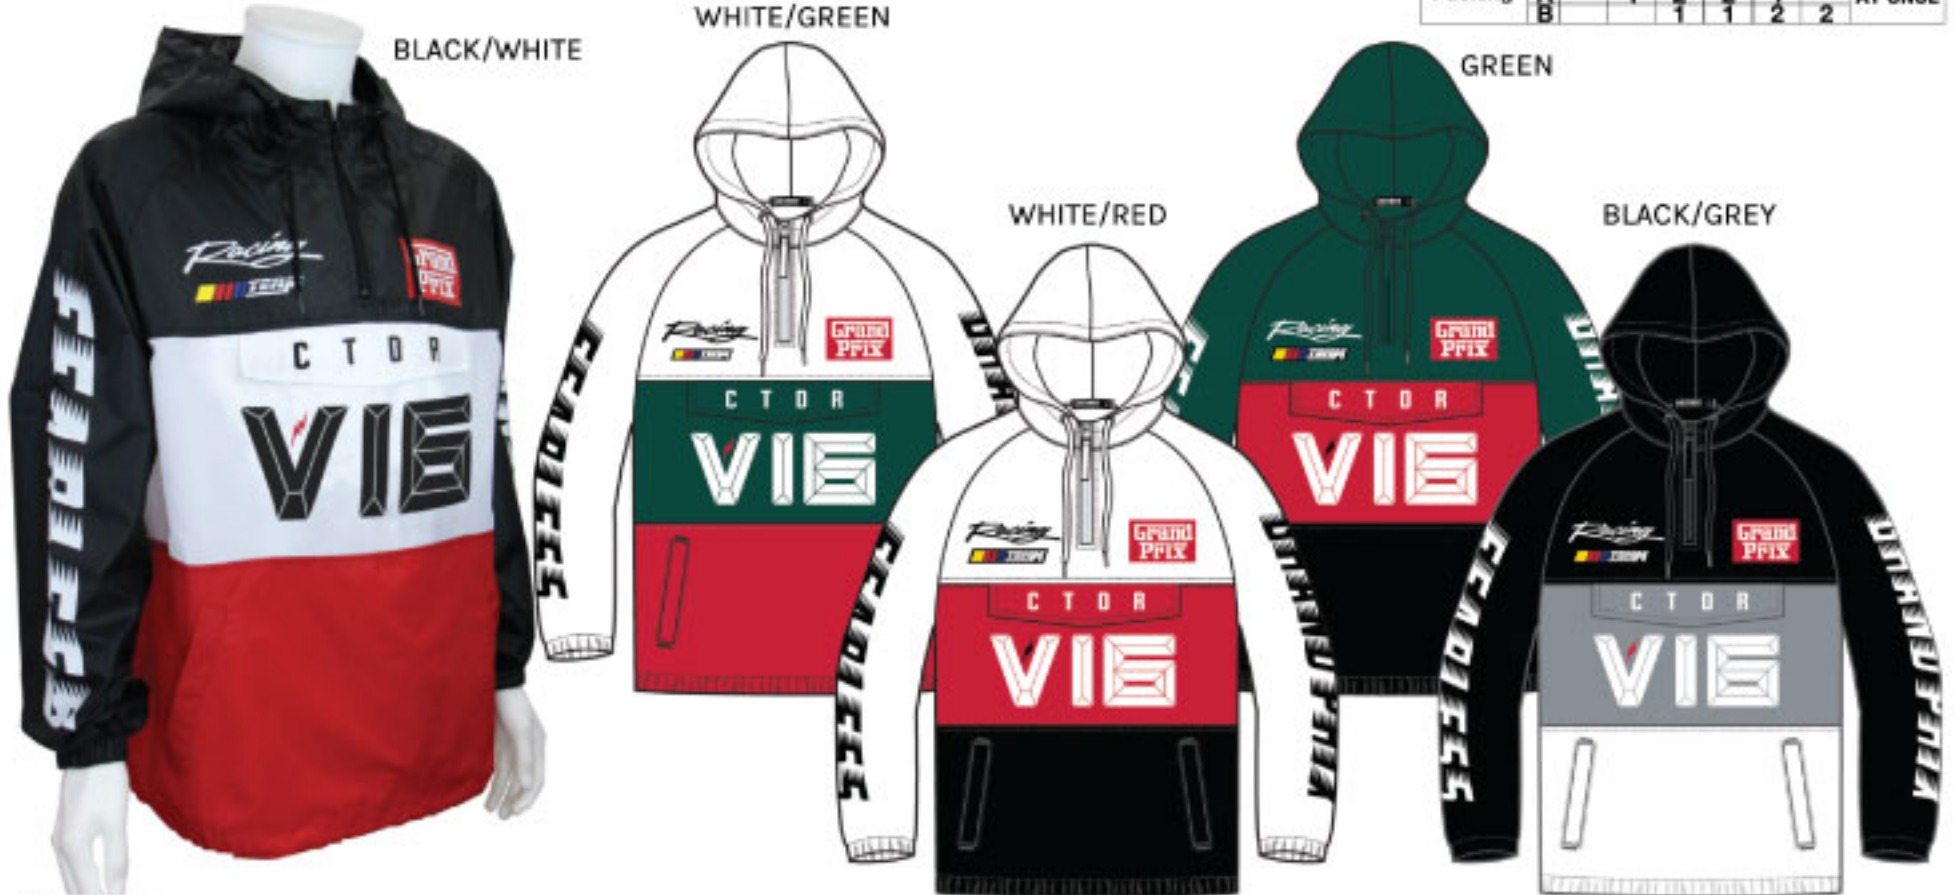

9CJ27 'RACING' COLOR BLOCK ANORAK WINDBREAKER JACKET

Scale	S	M	L	XL	2XL	3XL	Delivery
Packing	K	2	1	1	1		AT ONCE
	A	1	2	2	1		
	B		1	1	2	2