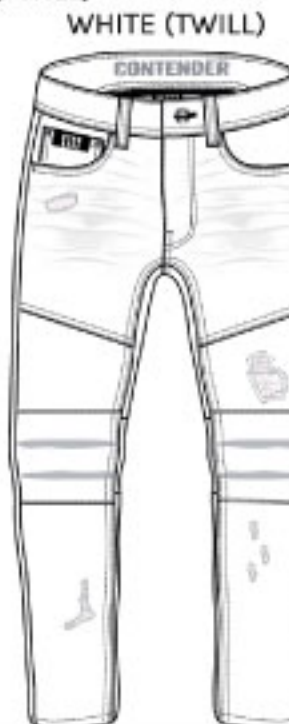

9FD39 COMFORT KNEE RIP AND REPAIR BIKER PANTS

RED (TWILL)

Scale		30	32	34	36	38	40	42	44	Delivery
Packing	S	1	1	1	1	1	1			AT ONCE
	W		1	1	1	1	1	1	1	

CONTENDER