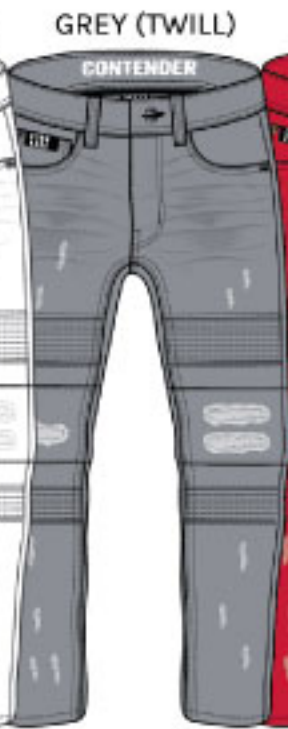

9FD36 BIKER DETAILED RIP AND REPAIR PANTS

KHAKI (TWILL)

Scale		30	32	34	36	38	40	42	44	Delivery
Packing	S	1	1	1	1	1	1			AT ONCE
	W		1	1	1	1	1	1	1