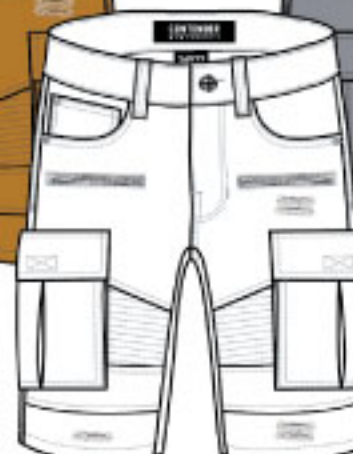

1TP01 "STRETCH TWILL" JOGGER PANTS (20X16 BRUSHED TWILL 2% SPANDEX)

Scale	S	M	L	XL	2XL	3XL	Delivery
Packing	H 2	4	4	2			AT ONCE
	K 2	2	1	1			
	A 1	2	2	2	1		
	B		1	1	2	2	

9JP11 NON STRETCH TWILL JOGGER PANTS

Scale	S	M	L	XL	2XL	3XL	Delivery
Packing	H 2	4	4	2			AT ONCE
	A 2	2	4	4	2		
	B		2	2	4	4	

1TP62 "STRETCH HEAVY TWILL" SKINNY BIKER CARGO SHORTS (10X10 BRUSHED HEAVY TWILL 2% SPANDEX)

Scale	29	30	32	34	36	38	Delivery
Packing	S 1	2	2	3	3	1	AT ONCE

WHITE

CONTENDER